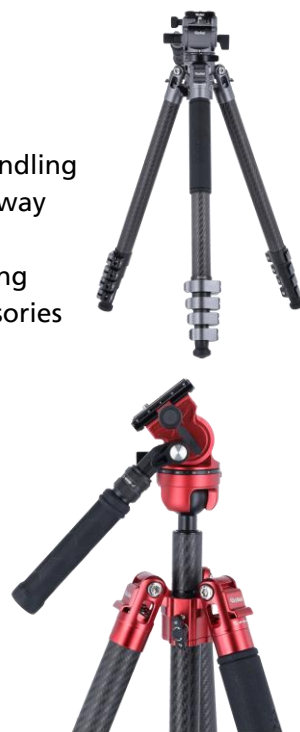

Easy Traveler Video Red and Grey

- High load capacity: Impressive 15 kg load capacity for stable support.
- Maximum height of 164 cm: Reach the desired shooting height with ease
- Ultra-light carbon tripod: Only 1.36 kg for convenient transport and stable handling
- Compact pack size: At only 46.8 cm, the tripod is easy to transport and stow away
- Easy locking function: New ball head design with effortless locking function
- Ground-level photography: Separable centre column enables low-level shooting
- Accessory compatibility: Two 1/4 inch threads on shoulder for attaching accessories
- Hidden smartphone holder: Practical holder in the centre column for secure positioning
- Integrated spikes: Secure grip even on uneven ground
- Monopod function: Easy conversion for use as a monopod
- Integrated spirit level: Perfectly aligned shots thanks to built-in bubble level

Camera / Smartphone etc. not included.

Technical Data – Tripod incl. Ballhead

Material	Carbon
Height minimum	15 cm
Height maximum	164 cm
Working height maximum	137 cm
Pack size	46.8 cm
Weight	1.36 kg
Payload maximum	4.5 kg
Sections	5
Diameter tripod legs	25 / 22 / 19 / 16 / 13 mm

Technical Data – Monopod incl. Ballhead

Height minimum	75.2 cm
Height maximum	175 cm
Weight	720 g
Payload maximum	5 kg

Technical Data – Tripod Head

Height	10 cm (without chang plate)
Diameter tripod head base	4.5 cm
Weight	430 g
Payload maximum	4.5 kg

Technical Data – Quick Release Plate

Dimensions	5 x 4.2 x 0.8 cm
Weight	29 g

What's in the Box and Packaging Details

What's in the box	Easy Traveler Video, 3*wrench,1*carry bag
Packaging dimensions Weight	11 x 11 x 51 cm 1.38 kg